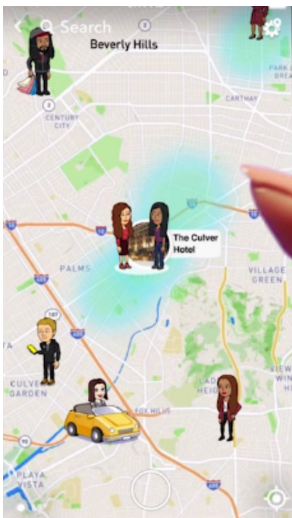

New Snapchat feature - 'Snap Map'

Snapchat has recently rolled out their latest feature, 'Snap Map', which allows users to see where their Snapchat contacts are in real time, as well as seeing location based photo and video stories from other users around the country. The map shows the user's friends as a Bitmoji, a cartoon avatar. This feature can be accessed by pinching two fingers together on the camera screen in Snapchat.

We are aware that some children at the academy use Snapchat, and we feel it is important to remind our pupils on how to stay safe whilst using the app.

How to stay safe using Snapchat

It is important to be careful about who you share your location with, as it can allow people to build up a picture of where you live, go to school and where you spend your time.

Changing the settings is simple. Currently, there are three settings for sharing your location online: Ghost mode, My Friends and Select Friends.

Enabling the My Friends setting will mean that all your contacts on Snapchat can see your location. It is important that users review their Snapchat contacts before enabling this setting. We remind our pupils that they should never add someone they don't know in person.

Ghost Mode means you are the only person who can see your location on the map. You can still see your friends, but they cannot see your location. As this new feature gives your precise location on a map, we would advise users not to share their location, especially with people they don't know in person.