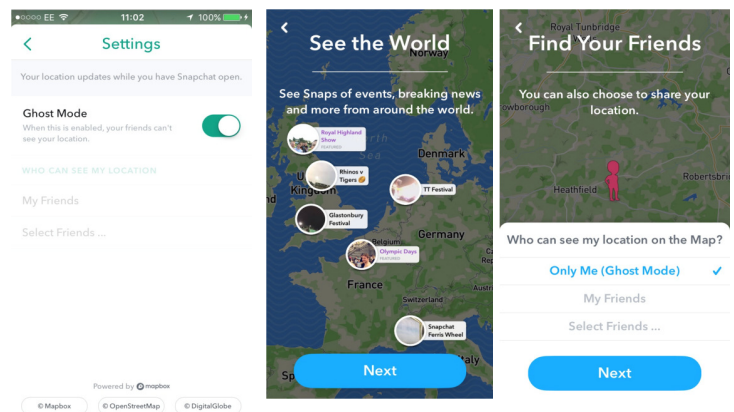

New Snapchat feature - 'Snap Map'

Snapchat has recently rolled out their latest feature, 'Snap Map', which allows users to see where their Snapchat contacts are in real time, as well as seeing location based photo and video stories from other users around the country. The map shows the user's friends as a Bitmoji, a cartoon avatar. This feature can be accessed by pinching two fingers together on the camera screen in Snapchat.

We are aware that some children at the academy use Snapchat, and we feel it is important to remind our pupils on how to stay safe whilst using the app.

How to stay safe using Snapchat

It is important to be careful about who you share your location with, as it can allow people to build up a picture of where you live, go to school and where you spend your time.

Changing the settings is simple. Currently, there are three settings for sharing your location online: Ghost mode, My Friends and Select Friends.

Enabling the My Friends setting will mean that all your contacts on Snapchat can see your location. It is important that users review their Snapchat contacts before enabling this setting. We remind our pupils that they should never add someone they don't know in person.

Ghost Mode means you are the only person who can see your location on the map. You can still see your friends, but they cannot see your location. As this new feature gives your precise location on a map, we would advise users not to share their location, especially with people they don't know in person.